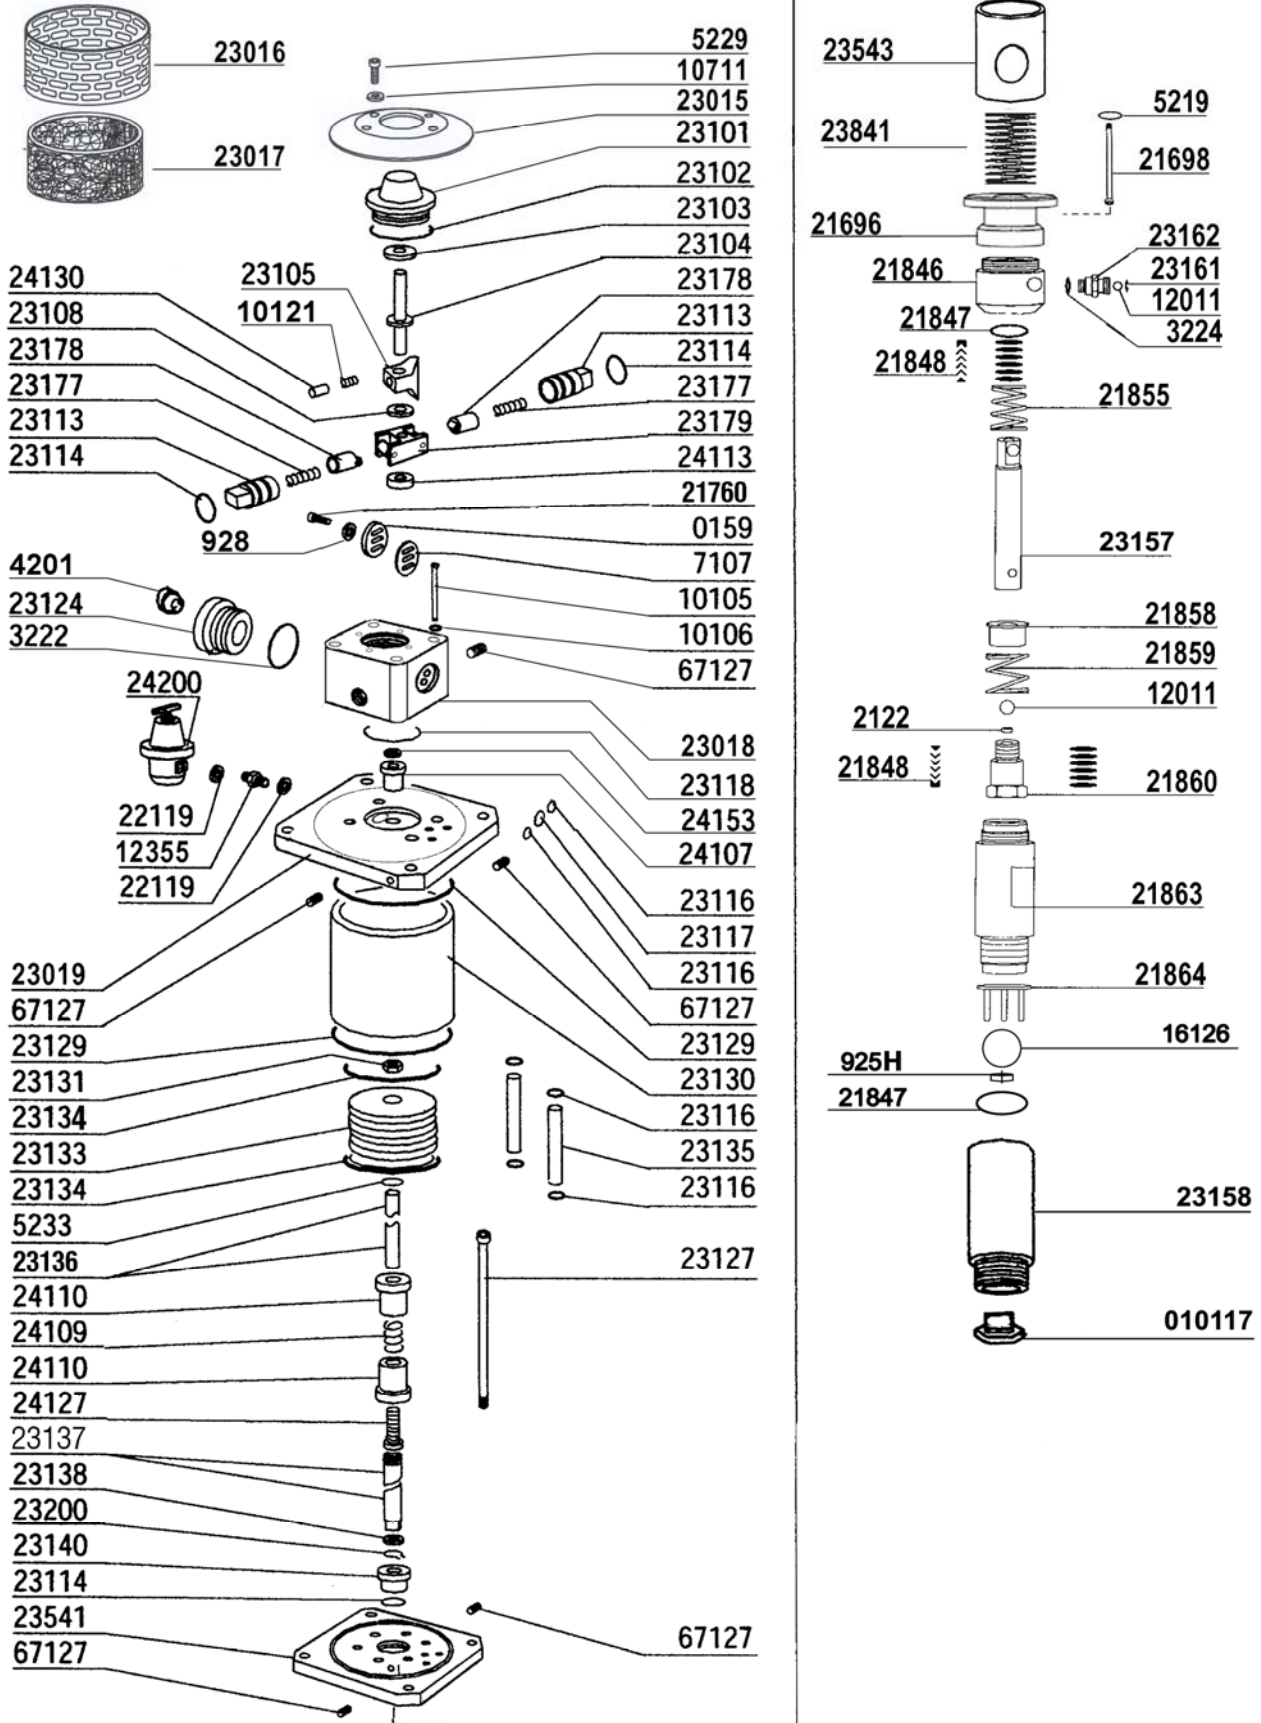

PART LIST AND DIAGRAM
Pneumatic Airless Pump 12000 PLUS (40:1)

PART LIST AND DIAGRAM

Pneumatic Airless Pump 12000 PLUS (40:1)

023002 Pneumatic Airless Pump 12000 PLUS (40:1)

Ref.	Description	Q.ty
022500	Motore aria	
000159	CAP	1
000928	WASHER, SUCTION VALVE	2
003222	O.R.	1
004201	DISCHARGE OIL PLUG	1
005229	FIXING BOLT	4
007107	GASKET	1
010105	BOLT	4
010106	WASHER SCHNOOR	4
010121	BALL SPRING	1
010711	WASHER	4
012355	NIPPLE MM3/8"	1
021760	FIXING SCREW	2
022119	COPPER GASKET 3/8"	2
023015	COVER, MOTOR SILENCER	1
023016	FILTER NET	1
023017	SILENCER	1
023018	AIR CONTROL VALVE BODY	1
023019	UPPER FLANGE	1
023101	COVER COMPLETE WITH BUSH	1
023102	GASKET	1
023103	UPPER BUFFER	1
023104	PILOT SHAFT	1
023105	AIR CONTROL VALVE SUPPORT	1
023108	WASHER	1
023113	PISTON BODY	2
023114	GASKET	3
023116	GASKET	8
023117	GASKET	1
023118	GASKET	1
023124	AIR CLUTCH FLANGE	1
023127	SOCKET SCREW	4
023129	GASKET	2
023130	AIR CYLINDER	1
023131	PISTON FIXING NUT	1
023133	AIR MOTOR PISTON	1
023134	LUBRORING	2
023135	AIR CONNECTION TUBE	2
023136	ROD 12000 P	1
023137	SHAFT, MOTOR PISTON	1
023138	SEEGER	1
023140	LOWER FLANGE BUSH	1
023177	SPRING FOR REVERSAL KIT	2
023178	REVERSAL KIT PISTON	2
023179	REVERSAL CONTROL SYSTEM	1
023200	RING	1
023541	LOWER FLANGE	1
024107	SELF-LUBRICATING BUSH	1
024109	SPRING	1
024110	UPPER GUIDE	2
024113	LOWER BUFFER	1
024127	BOLT	1
024130	SPRING GUIDE	1
024153	LUBRORING	1
024200	PRESSURE REDUCER 3/8" CPL. W/GAUGE	1
067127	CONICAL PLUG 1/4"	5