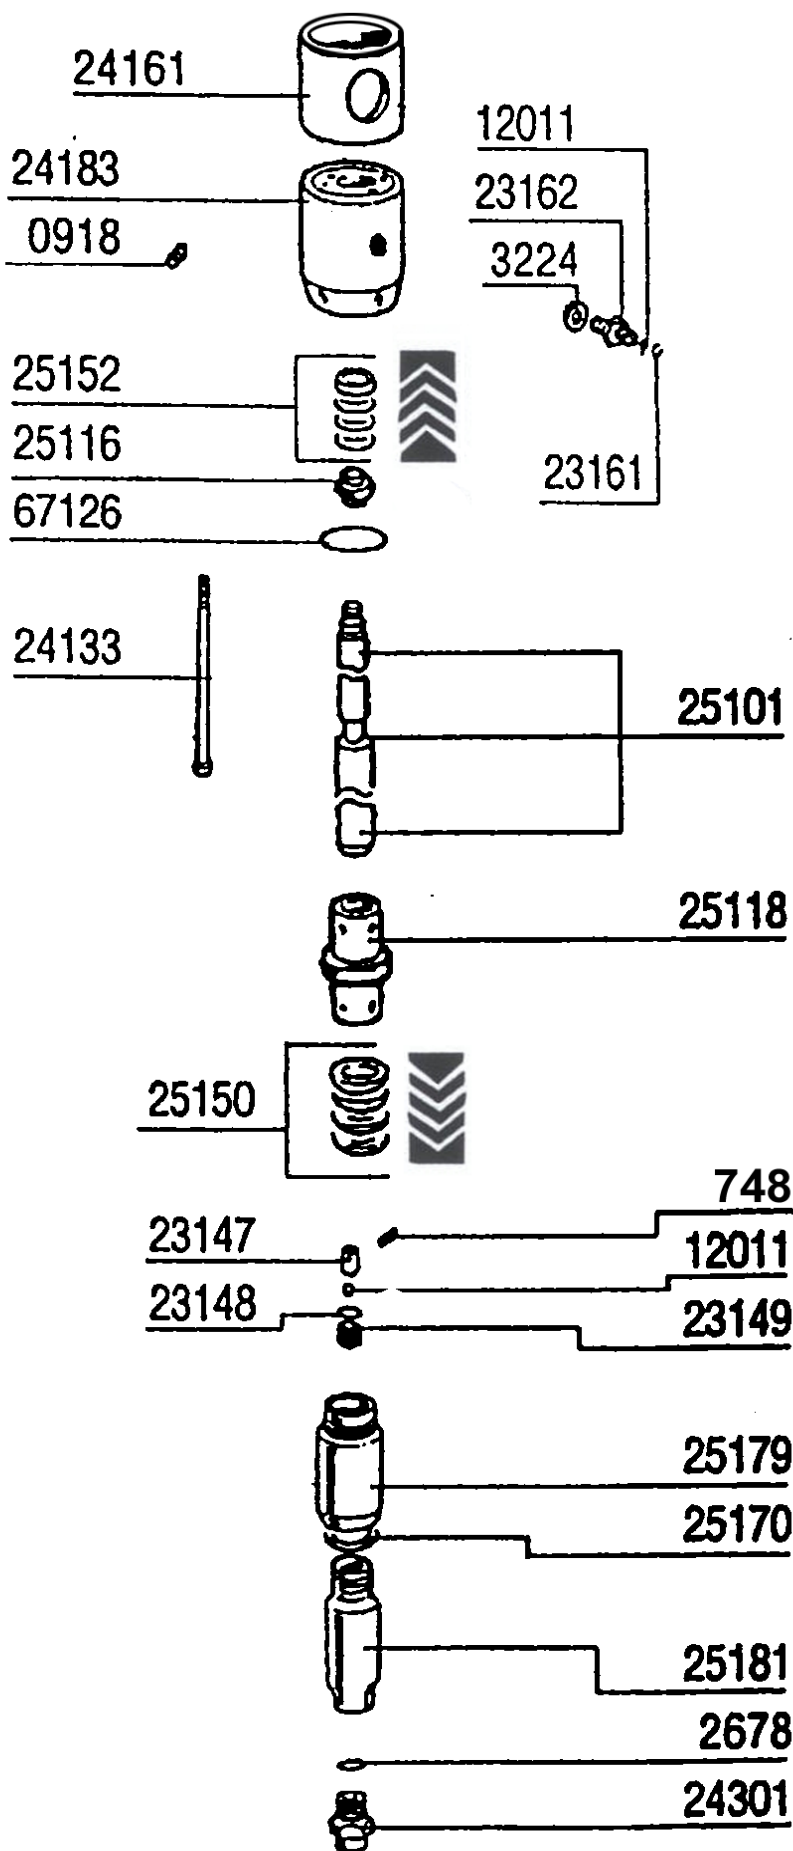

PART LIST AND DIAGRAM
Pneumatic Airless Pump 151 PLUS - (15:1) - AIR MOTOR

Rif. 24650

PART LIST AND DIAGRAM
Pneumatic Airless Pump 151 PLUS - (15:1) - PUMPING HOUSING

Rif. 25051

PART LIST AND DIAGRAM
Pneumatic Airless Pump 151 PLUS - (15:1)

025002 Pneumatic Airless Pump 151 PLUS - (15:1)

Ref.	Description	Q.ty
024650	Motore aria	
000918	SCREW	2
005229	FIXING BOLT	2
010711	WASHER	5
018515	SPACER CAUCCIU'	1
024104	SHAFT	1
024107	SELF-LUBRICATING BUSH	1
024108	LOWER BUSH	1
024113	LOWER BUFFER	1
024115	AIR MOTOR PISTON	1
024139	O.R.	2
024141	LUBRRING	1
024153	LUBRRING	1
024157	O.R.	1
024158	O.R.	1
024159	SEEGER RING	1
024580	PILOT VALVE ROD KIT	1
024600	COVER	1
024601	INTERMEDIATE BODY	1
024602	UPPER FLANGE	1
024603	LOWER FLANGE	1
024604	AIR CONNECTION TUBE	1
024605	AIR CYLINDER	1
024606	SEAL, FUSE	1
024607	FUSE	1
024608	SMALL SHAFT	1
024609	SPACER	2
024610	CENTRAL BUSH	1
024611	SMALL SHAFT	1
024612	SPRING S.S.	2
024613	TRACER POINT	2
024614	BODY, TRACER POINT	2
024615	PILOT VALVE BLOCK	1
024616	O-RING	2
024617	O-RING	2
024618	LUBRRING	2
024619	TIE-ROD	4
024620	BOLT	4
024621	GASKET	2
024622	GASKET	2
024627	COVER, MOTOR SILENCER	1
024628	POROUS BAFFLE	1
024629	HANDLE	1
067128	SCREW S.S.	3
078525	O.R. RING	4

Ref.	Description	Q.ty
24051	Parte Vernice	
000748	PIN, SOFT TRIGGER	1
002678**	GASKET, SUCTION VALVE	1
003224	COPPER GASKET	1
012011*	BALL dia.11, S.S.	2
023147	BALL CONTROL BUSH	1
023148*	COPPER GASKET	1
023149*	BALL SEAT COMPLETE	1
023161	BALL STOP RING	1
023162	NON-BACKFLOW VALVE NIPPLE	1
024133	BOLT	4
024161	SPACER	1
024183	MAIN PUMPING HOUSING IN S.S.	1
024301**	BALL VALVE COMPLETE	1
025101	MATERIAL PISTON	1
025116	UPPER PRESSURE WASHER	1
025118	SPACER	1
025150***	LOWER SEALS KIT, PAINT	1
025152***	UPPER SEALS KIT, PAINT	1
025170	O.R. IN TEFLON	1
025179	UPPER PUMPING HOUSING IN S.S.	1
025181	LOWER PUMPING HOUSING IN S.S.	1
067126	O.R. TEFLON	1