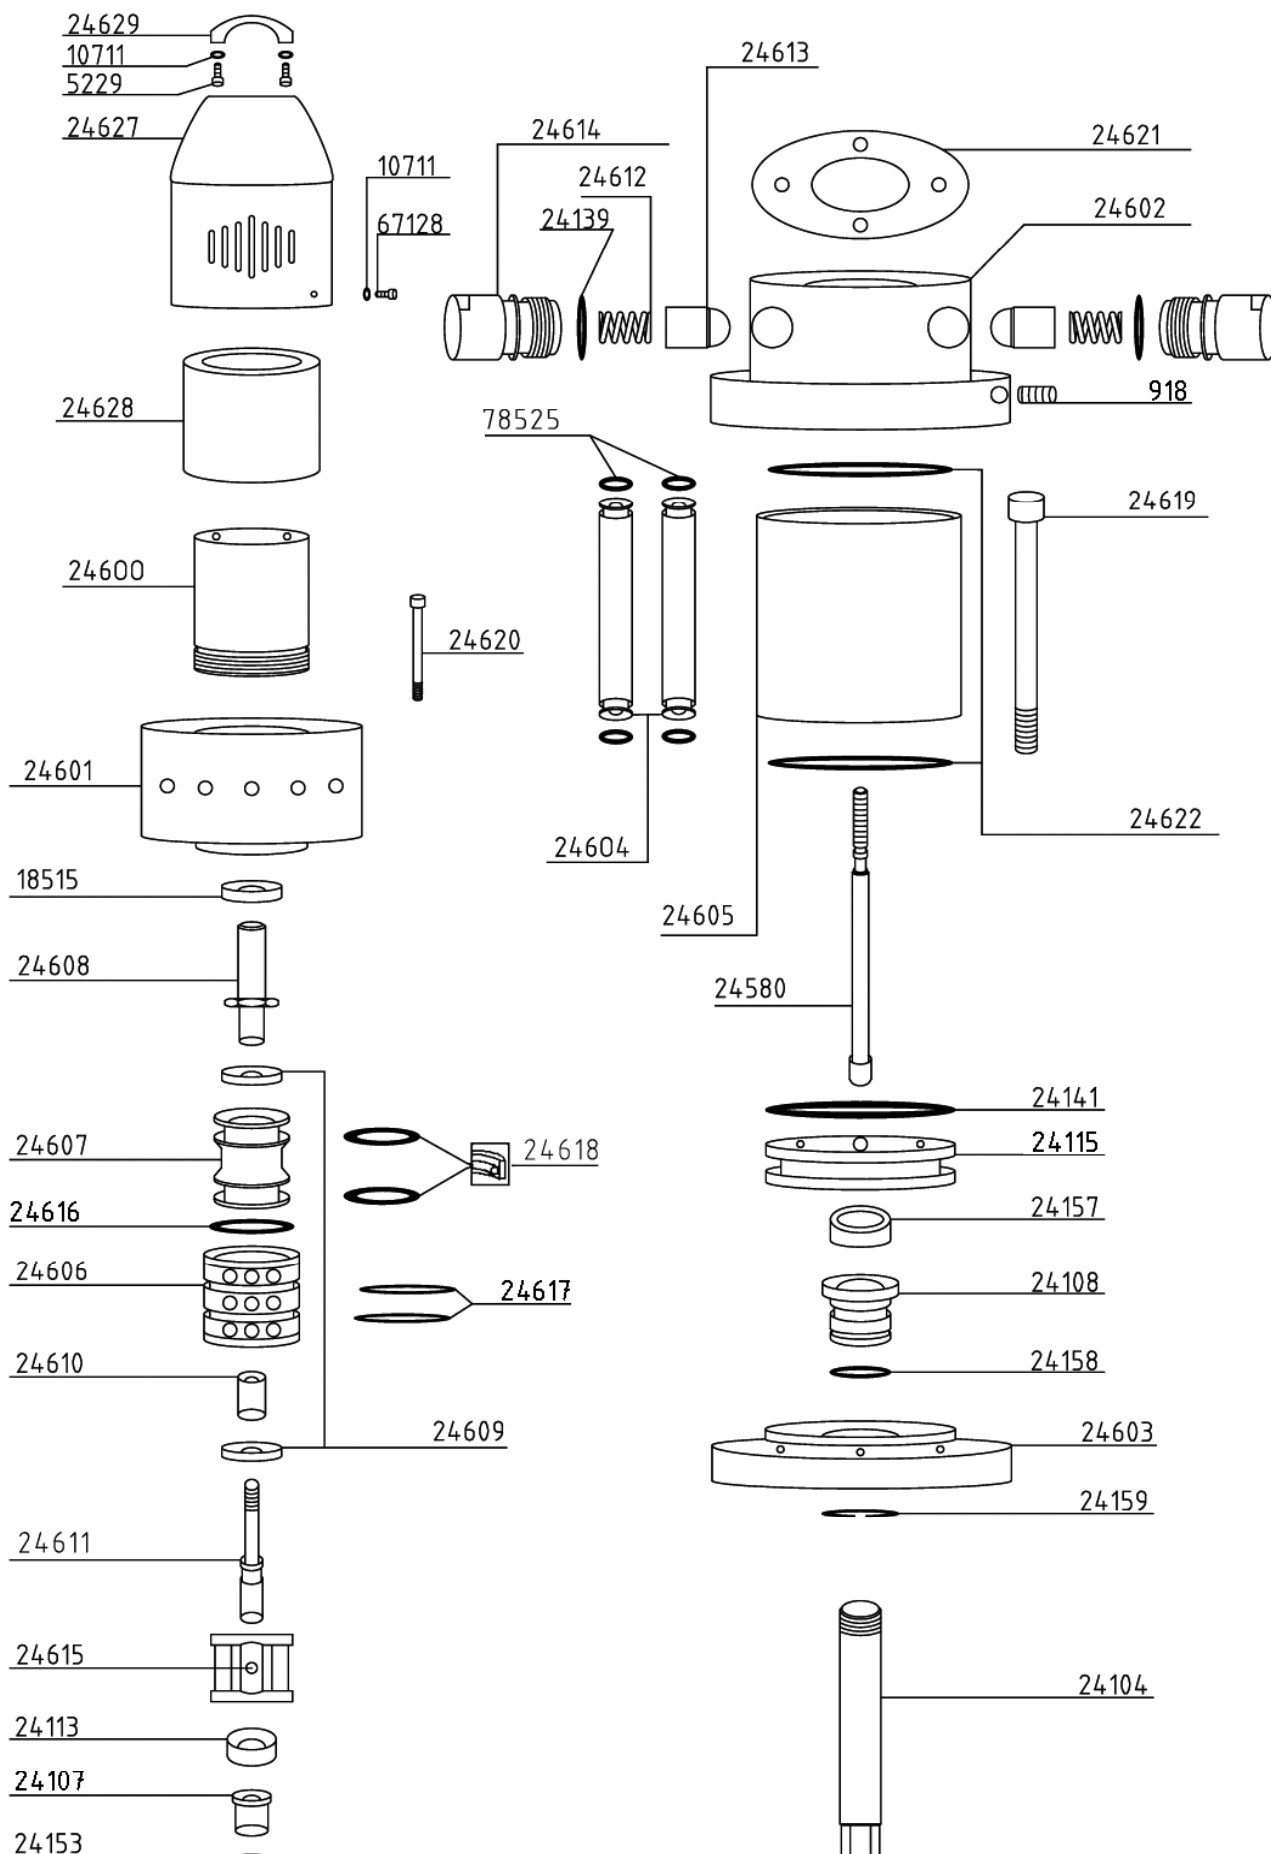

PART LIST AND DIAGRAM
Pneumatic Airless Pump 151 PLUS - (15:1) - AIR MOTOR

Rif. 24650

PART LIST AND DIAGRAM
Pneumatic Airless Pump 151 PLUS - (15:1) - PUMPING HOUSING

Rif. 25051

PART LIST AND DIAGRAM
Pneumatic Airless Pump 151 PLUS - (15:1)

025002 Pneumatic Airless Pump 151 PLUS - (15:1)

Ref.	Description	Q.ty
024650	Motore aria	
000918	SCREW	2
005229	FIXING BOLT	2
010711	WASHER	5
018515	SPACER CAUCCIU'	1
024104	SHAFT	1
024107	SELF-LUBRICATING BUSH	1
024108	LOWER BUSH	1
024113	LOWER BUFFER	1
024115	AIR MOTOR PISTON	1
024139	O.R.	2
024141	LUBRRING	1
024153	LUBRRING	1
024157	O.R.	1
024158	O.R.	1
024159	SEEGER RING	1
024580	PILOT VALVE ROD KIT	1
024600	COVER	1
024601	INTERMEDIATE BODY	1
024602	UPPER FLANGE	1
024603	LOWER FLANGE	1
024604	AIR CONNECTION TUBE	1
024605	AIR CYLINDER	1
024606	SEAL, FUSE	1
024607	FUSE	1
024608	SMALL SHAFT	1
024609	SPACER	2
024610	CENTRAL BUSH	1
024611	SMALL SHAFT	1
024612	SPRING S.S.	2
024613	TRACER POINT	2
024614	BODY, TRACER POINT	2
024615	PILOT VALVE BLOCK	1
024616	O-RING	2
024617	O-RING	2
024618	LUBRRING	2
024619	TIE-ROD	4
024620	BOLT	4
024621	GASKET	2
024622	GASKET	2
024627	COVER, MOTOR SILENCER	1
024628	POROUS BAFFLE	1
024629	HANDLE	1
067128	SCREW S.S.	3
078525	O.R. RING	4

Ref.	Description	Q.ty
24051	Parte Vernice	
000748	PIN, SOFT TRIGGER	1
002678**	GASKET, SUCTION VALVE	1
003224	COPPER GASKET	1
012011*	BALL dia.11, S.S.	2
023147	BALL CONTROL BUSH	1
023148*	COPPER GASKET	1
023149*	BALL SEAT COMPLETE	1
023161	BALL STOP RING	1
023162	NON-BACKFLOW VALVE NIPPLE	1
024133	BOLT	4
024161	SPACER	1
024183	MAIN PUMPING HOUSING IN S.S.	1
024301**	BALL VALVE COMPLETE	1
025101	MATERIAL PISTON	1
025116	UPPER PRESSURE WASHER	1
025118	SPACER	1
025150***	LOWER SEALS KIT, PAINT	1
025152***	UPPER SEALS KIT, PAINT	1
025170	O.R. IN TEFLON	1
025179	UPPER PUMPING HOUSING IN S.S.	1
025181	LOWER PUMPING HOUSING IN S.S.	1
067126	O.R. TEFLON	1