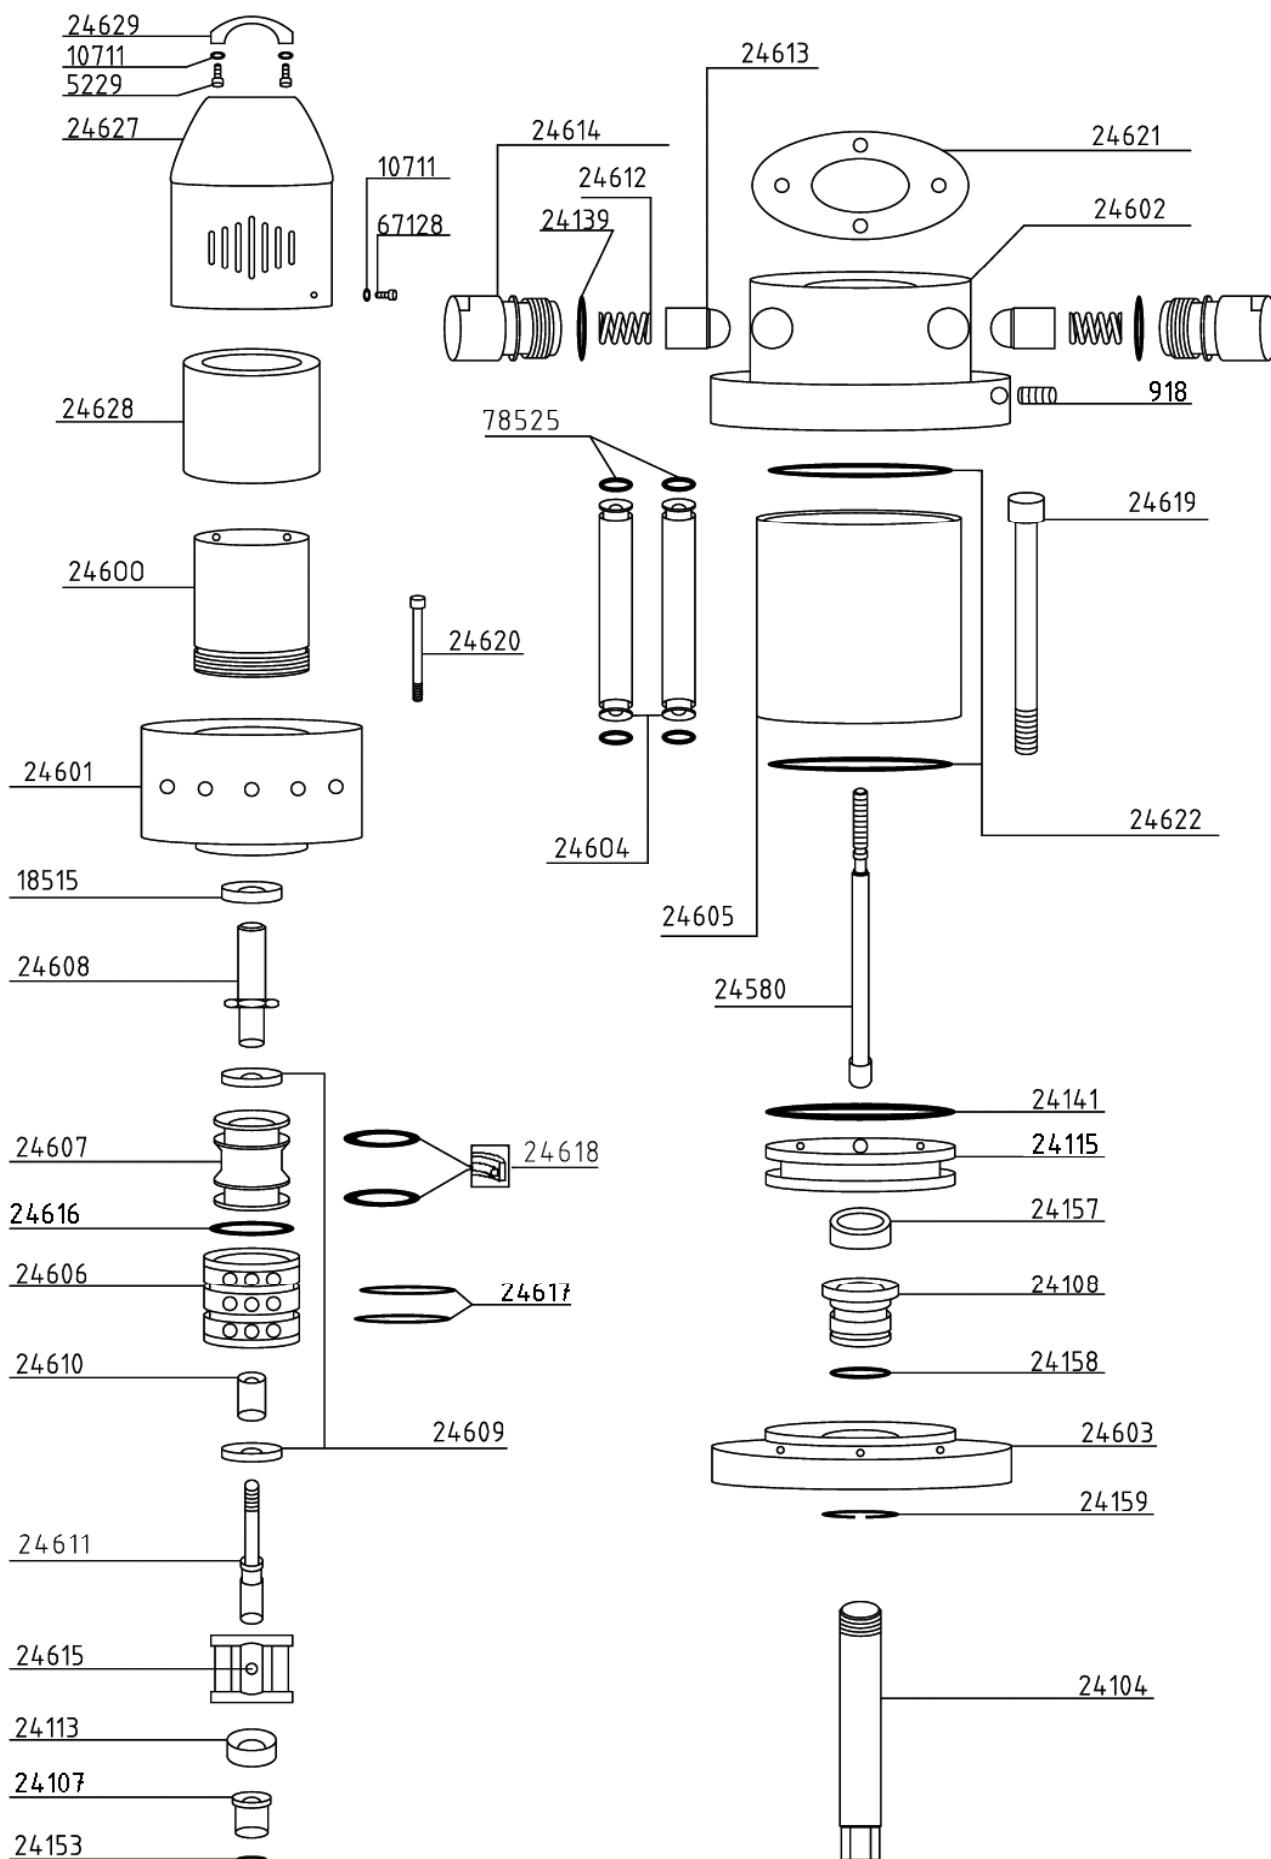

PART LIST AND DIAGRAM
Pneumatic Airless Pump 2900 BARREL (14:1) - AIR MOTOR

Rif. 24650