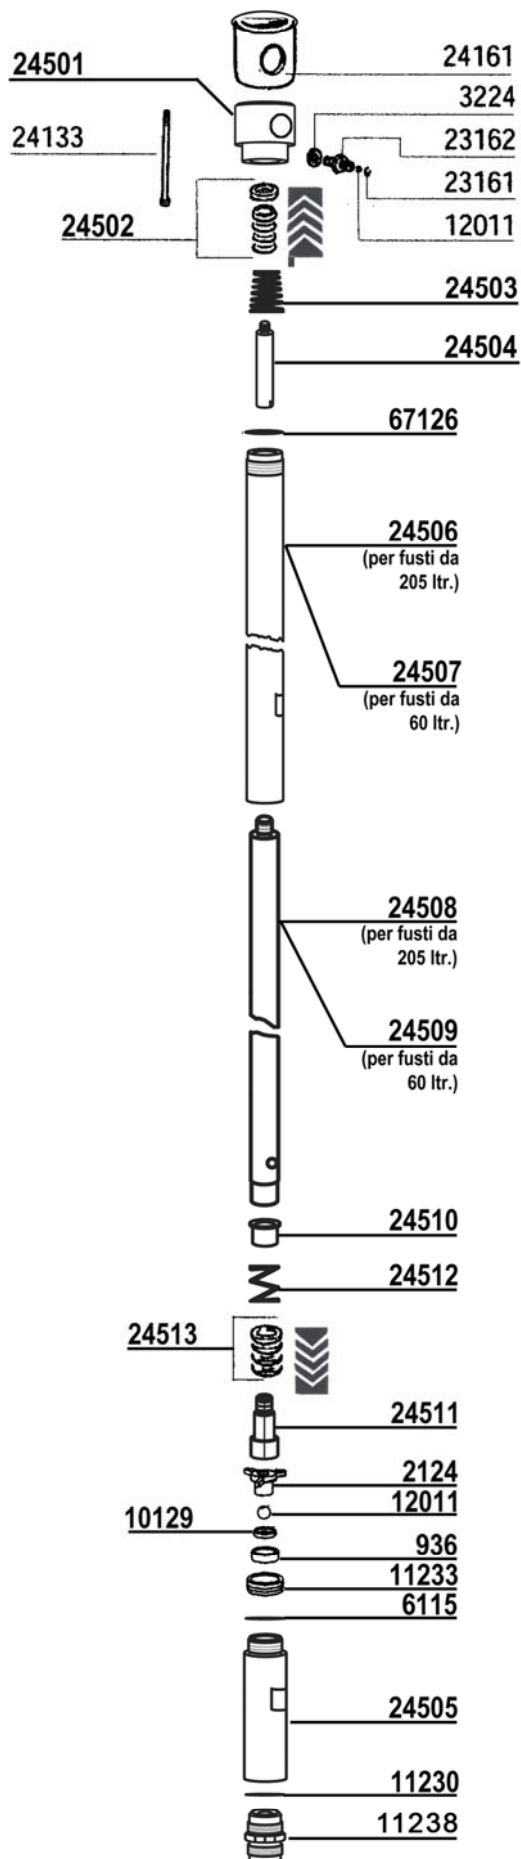

PART LIST AND DIAGRAM
Pneumatic Airless Pump 2900 BARREL (14:1) - AIR MOTOR

Rif. 24650

PART LIST AND DIAGRAM

Pneumatic Airless Pump 2900 BARREL (14:1) - PUMPING HOUSING

PART LIST AND DIAGRAM

Pneumatic Airless Pump 2900 BARREL (14:1)

24004 Pneumatic airless pump 2900 BARREL (Lt.205)

24005 Pneumatic airless pump 2900 BARREL (Lt.60)

Ref.	Description	Q.ty
024650	Motore aria	
000918	SCREW	2
005229	FIXING BOLT	2
010711	WASHER	5
018515	SPACER CAUCCIU'	1
024104	SHAFT 2900 P	1
024107	SELF-LUBRICATING BUSH	1
024108	LOWER BUSH	1
024113	LOWER BUFFER	1
024115	AIR MOTOR PISTON 2900 P	1
024139	O.R.	2
024141	LUBRRING	1
024153	LUBRRING	1
024157	O.R. 2900 P	1
024158	O.R.	1
024159	SEEGER RING	1
024580	PILOT VALVE ROD KIT	1
024600	COVER	1
024601	INTERMEDIATE BODY	1
024602	UPPER FLANGE	1
024603	LOWER FLANGE	1
024604	AIR CONNECTION TUBE	1
024605	AIR CYLINDER	1
024606	SEAL, FUSE	1
024607	FUSE	1
024608	SMALL SHAFT	1
024609	SPACER	2
024610	CENTRAL BUSH	1
024611	SMALL SHAFT	1
024612	SPRING S.S.	2
024613	TRACER POINT	2
024614	BODY, TRACER POINT	2
024615	PILOT VALVE BLOCK	1
024616	O-RING	2
024617	O-RING	2
024618	LUBRRING	2
024619	TIE-ROD	4
024620	BOLT	4
024621	GASKET	2
024622	GASKET	2
024627	COVER, MOTOR SILENCER	1
024628	POROUS BAFFLE	1
024629	HANDLE	1
067128	SCREW S.S.	3
078525	O.R. RING	4