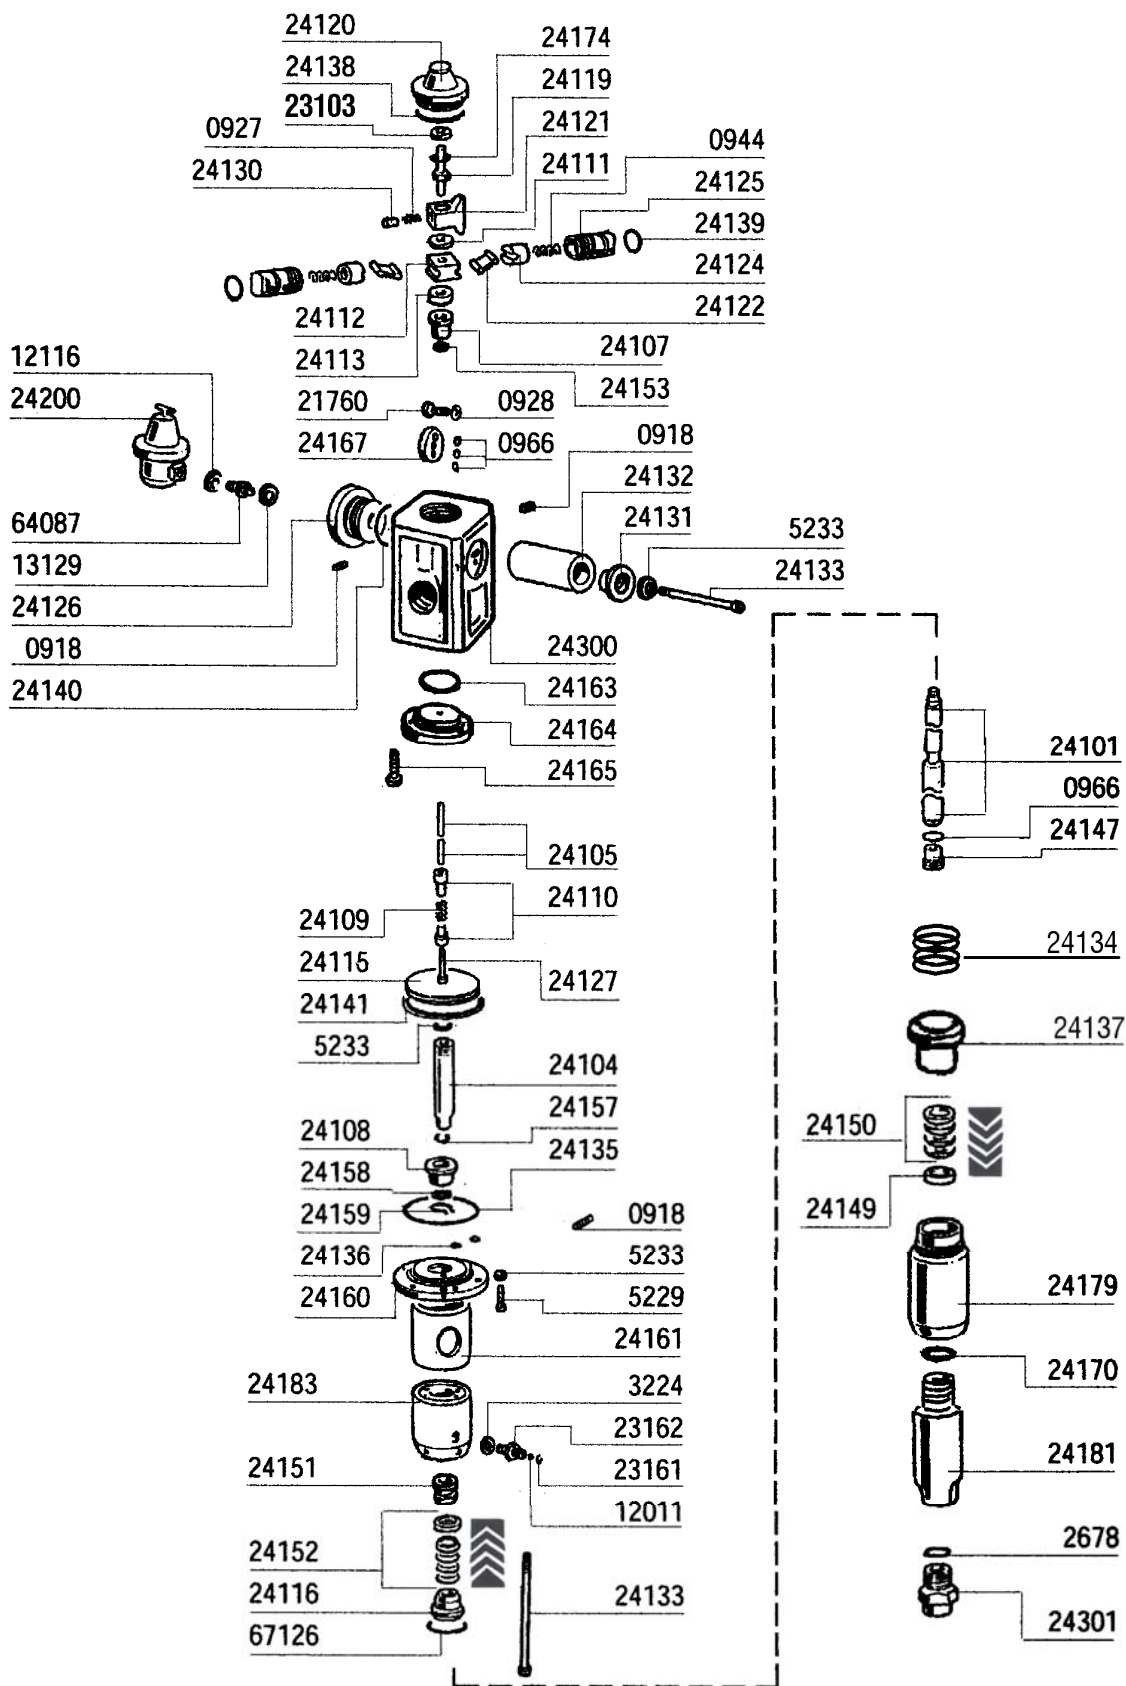

PART LIST and DIAGRAM  
Pneumatic Airless Pump 2900 P - (30:1)

PART LIST and DIAGRAM  
Pneumatic Airless Pump 2900 P - (30:1)

Ref.	Description	Q.ty	Ref.	Description	Q.ty
<b>24002</b>	<b>Pneumatic airless pump 2900 P</b>				
000918	SCREW	2	024141	LUBRORING	1
000927	SPRING, SUCTION VALVE	1	024147**	COMPRESSION VALVE COMPLETE	1
000928	WASHER, SUCTION VALVE	2	024149	WASHER, LOWER PACKINGS SET	1
000944	SPRING	2	024150***	LOWER PACKINGS SET, PAINT	1
000966**	RING IN TEFLON	3	024151	SPACER	1
002678*	GASKET, SUCTION VALVE	1	024152***	UPPER PACKINGS SET, PAINT	1
003224	COPPER GASKET	1	024153	LUBRORING	1
005229	FIXING BOLT	6	024157	O.R.	1
005233	WASHER SCHNOOR	8	024158	O.R.	1
012011	BALL dia.11, S.S.	1	024159	SEEGER RING	1
012116	COPPER GASKET	1	024160	AIR MOTOR FLANGE	1
013129	COPPER GASKET 1/2"	1	024161	SPACER	1
021760	FIXING SCREW	2	024163	O.R.	1
023103	UPPER BUFFER	1	024164	DIAPHRAGM	1
023161	BALL STOP RING	1	024165	SCREW, DIAPHRAGM	4
023162	NON-BACKFLOW VALVE NIPPLE	1	024167	CAP 2	1
024101	MATERIAL PISTON	1	024170	O.R. IN TEFLON	1
024104	SHAFT	1	024174	WASHER	1
024105	PILOT VALVE ROD	1	024179	UPPER PUMPING HOUSING IN S.S.	1
024107	SELF-LUBRICATING BUSH	1	024181	LOWER PUMPING HOUSING IN S.S.	1
024108	LOWER BUSH	1	024183	MAIN PUMPING HOUSING IN S.S.	1
024109	SPRING	1	024200	PRES. REDUCER 3/8" CPL. WITH GAUGE	1
024110	UPPER GUIDE	2	024300	AIR MOTOR BODY	1
024111	SPACER WASHER	1	024301*	BALL VALVE COMPLETE	1
024112	PILOT VALVE BLOCK	1	064087	NIPPLE M3/8" - M1/2" - S.S.	1
024113	LOWER BUFFER	1	067126	O.R. TEFLON	1
024116	UPPER PRESSURE WASHER	1			
024119	PILOT SHAFT	1			
024120	COVER COMPLETE WITH BUSH	1			
024121	AIR CONTROL VALVE SUPPORT	1			
024122	KEEPER	2			
024124	PILOT VALVE PISTON	2			
024125	PISTON BODY	2			
024126	AIR CLUTCH FLANGE	1			
024127	BOLT	1			
024130	SPRING GUIDE	1			
024131	SILENCER FIXING CAP	1			
024132	SILENCER CYLINDER	1			
024133	BOLT	4			
024134	COMPRESSION SPRING	1			
024135	O.R.	1			
024136	O.R.	2			
024137	SPACER	1			
024138	O.R.	1			
024139	O.R.	2			
024140	O.R.	1			