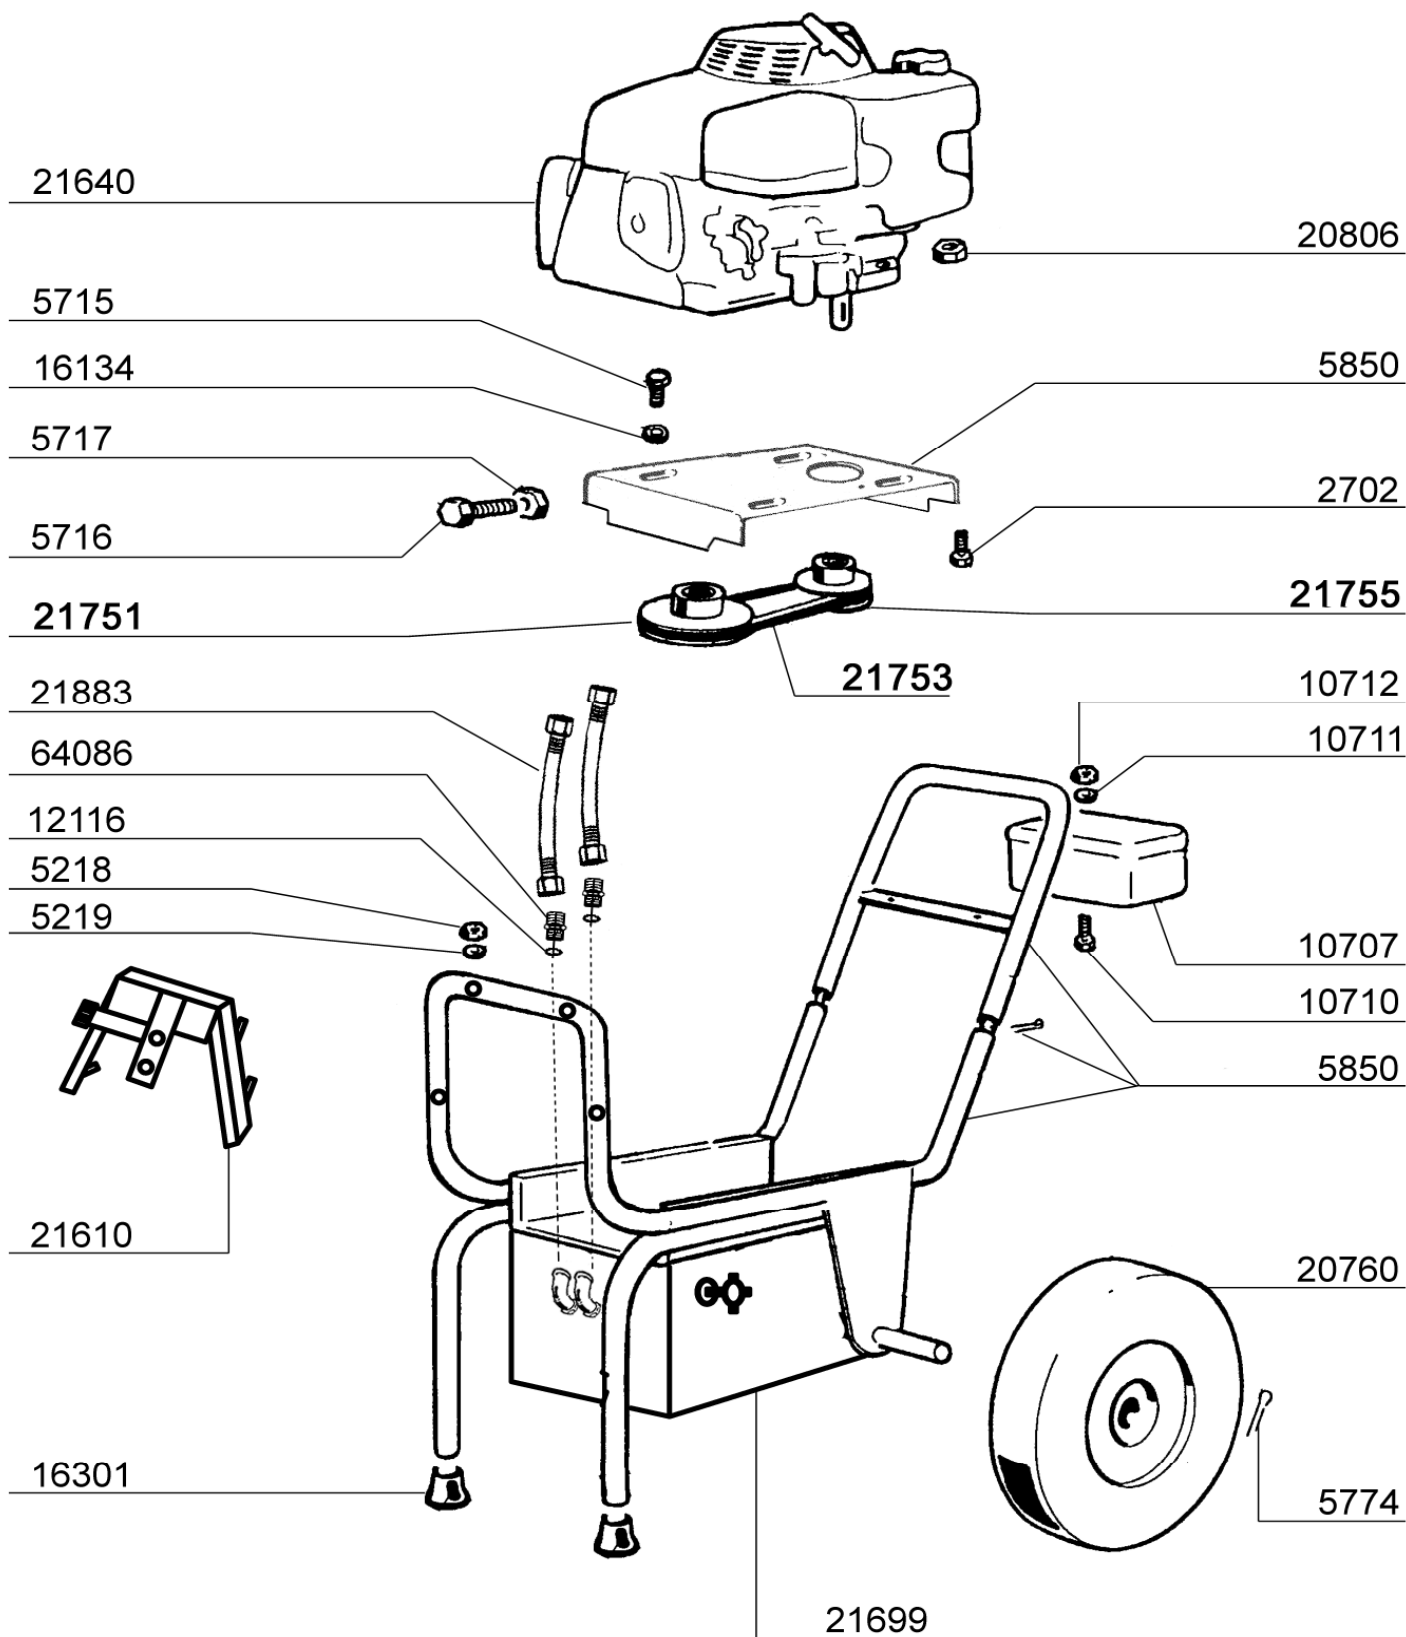

PART LIST AND DIAGRAM
Pumping part HTP 21000

PART LIST AND DIAGRAM
Hydraulic part & Trolley

PART LIST AND DIAGRAM HTP 21000 GAS ENGINE

Ref.	Description	Q.ty	Ref.	Description	Q.ty
21670	Hydraulic pump HTP 21000 GAS ENGINE				
21800	Pumping part HTP 21000				
00925H***	SEAT	1	021856	PIN	1
002122**	SEAT	1	021857	MATERIAL PISTON	1
003224	COPPER GASKET	3	021858	CUP SPRING	1
005218	FIXING NUT	2	021859	SPRING	1
005219	FIXING WASHER	2	021860**	COMPRESSION VALVE BODY	1
012011**	BALL dia.11, S.S.	2	021861	SPACER, PAINT PART	1
012116	COPPER GASKET	2	021862	CONNECTING NIPPLE	1
016126***	BALL dia.25 IN S.S.	1	021863	PRODUCT CYLINDER	1
021801	RESET NUT	1	021864	BALL STOP COMPLETE	1
021802	RELEASE BODY	1	021865	PLUG 1/2" S.S.	1
021803	O-RING	1	022119	COPPER GASKET	1
021804	RESET PIN	1	023161	BALL STOP RING	1
021805	MOBILE FUSE	1	023162	NON-BACKFLOW VALVE NIPPLE	1
021806	BALL, TRACER POINT	2	064086	NIPPLE M3/8" - M16x1,5 - S.S.	2
021807	TRACER POINT	2	079011	SELF-LOCKING NUT	2
021809	PLUG	1			
021810	SPRING, TRACER POINT	2	Ref.	Description	Q.ty
021811	BALL STOP RING	1		Hydraulic part & Trolley	
021812	PISTON SLEEVE, FUSE	1	002702	FIXING SCREW	4
021813	SEEGER S.S.	1	005218	FIXING NUT	4
021814	FIXING RING NUT	1	005219	FIXING WASHER	4
021815	O-RING	2	005715	FIXING BOLT, TROLLEY	4
021816	OLEODYNAMIC CYLINDER	1	005716	BOLT	2
021818	PUMPING HOUSING DOUBLE	1	005717	NUT	2
021819	VALVE ROD	1	005774	COTTER PIN	2
021820	WASHER	2	005850	KIT TROLLEY HTP 21000 GAS ENGINE	1
021821	SPRING GUIDE	1	010707	TOOL BOX "TAIVER"	1
021822	SPRING	1	010710	FIXING BOLT	2
021825	NUT	1	010711	WASHER	2
021826	SCRAPER PISTON	1	010712	FIXING NUT	2
021827	OLEODYNAMIC SHAFT	1	012116	COPPER GASKET	2
021828	STOP RING	1	016134	FIXING WASHER	4
021829	SPRING	1	016301	RUBBER FOOT	2
021830	O-RING	1	020760	WHEEL, BIG	2
021833	REVERSAL BODY	1	020806	BOLT	2
021834	NIPPLE	1	021610	ADAPTOR PUMP HTP 21000 GAS ENGINE	1
021835	OR SEAL	3	021611	RADIATOR	1
021836	WASHER	1	021640	GAS ENGINE, HTP	1
021837	OIL HOSE	1	021699	HYDRAULIC BOX, HTP 21000 GAS ENGINE	1
021838	"T" FITTING 3/8"	1	021751	PULLEY WITH BUSH	1
021839	NIPPLE 3/8 FF	1	021753	BELT	1
021840	VALVE 3/8 FF	1	021755	PULLEY SMALL WITH BUSH	1
021841	SAFETY SPRING	1	021883	CONNECTING HOSE cm. 60	2
021844	PLUNGER SCRAPER	1	023810	KIT LINE FILTER WITH DUMP VALVE S.S. AND	1
021845	O-RING	1	064086	NIPPLE M3/8" - M16x1,5 - S.S.	2
021846	PUMPING HOUSING CENTRAL	1			
021847***	O-RING	2	Spare parts suggested:		
021848*	UPPER & LOWER PACKING	2	021603	UPPER AND LOWER PACKINGS SET (* x2)	
021849	EXTENSION	1	021618	COMPRESSION VALVE KIT (**)	
021850	STATIC SCRAPER	1	021648	SUCTION VALVE KIT (***)	
021851	DUST COVER	1			
021852***	SUCTION BODY	1			
021853	FILTERING DISC	1			
021854	FIXING SCREW	2			
021855	SPRING, UPPER PACKING	1			