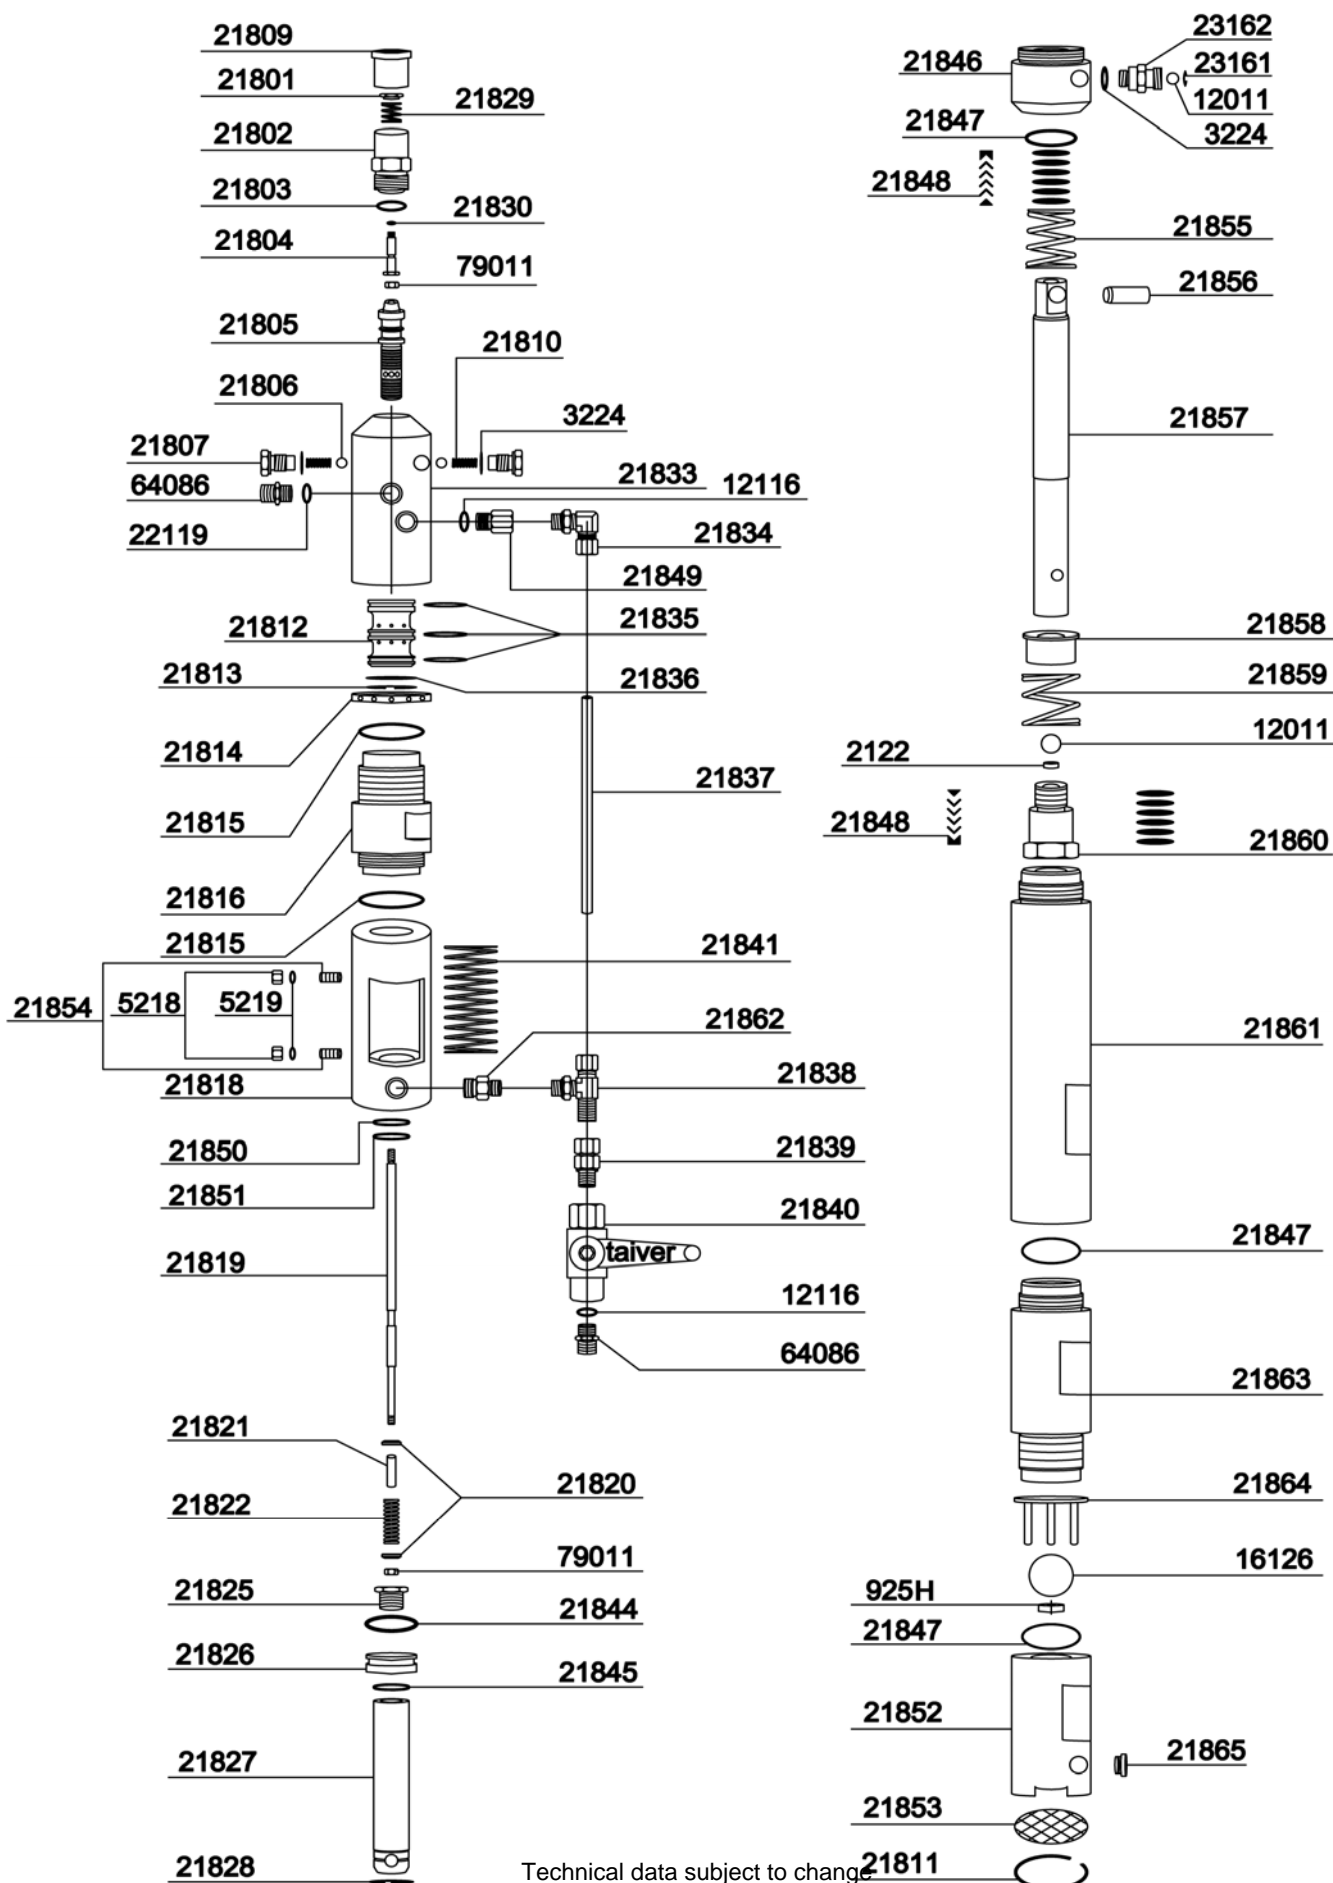

PART LIST AND DIAGRAM
Pumping part HTP 21000

PART LIST AND DIAGRAM
Hydraulic part & Trolley

PART LIST AND DIAGRAM HTP 21000 GAS ENGINE

Ref.	Description	Q.ty	Ref.	Description	Q.ty
21670	Hydraulic pump HTP 21000 GAS ENGINE				
21800	Pumping part HTP 21000				
00925H***	SEAT	1	021856	PIN	1
002122**	SEAT	1	021857	MATERIAL PISTON	1
003224	COPPER GASKET	3	021858	CUP SPRING	1
005218	FIXING NUT	2	021859	SPRING	1
005219	FIXING WASHER	2	021860**	COMPRESSION VALVE BODY	1
012011**	BALL dia.11, S.S.	2	021861	SPACER, PAINT PART	1
012116	COPPER GASKET	2	021862	CONNECTING NIPPLE	1
016126***	BALL dia.25 IN S.S.	1	021863	PRODUCT CYLINDER	1
021801	RESET NUT	1	021864	BALL STOP COMPLETE	1
021802	RELEASE BODY	1	021865	PLUG 1/2" S.S.	1
021803	O-RING	1	022119	COPPER GASKET	1
021804	RESET PIN	1	023161	BALL STOP RING	1
021805	MOBILE FUSE	1	023162	NON-BACKFLOW VALVE NIPPLE	1
021806	BALL, TRACER POINT	2	064086	NIPPLE M3/8" - M16x1,5 - S.S.	2
021807	TRACER POINT	2	079011	SELF-LOCKING NUT	2
021809	PLUG	1			
021810	SPRING, TRACER POINT	2	Ref.	Description	Q.ty
021811	BALL STOP RING	1		Hydraulic part & Trolley	
021812	PISTON SLEEVE, FUSE	1	002702	FIXING SCREW	4
021813	SEEGER S.S.	1	005218	FIXING NUT	4
021814	FIXING RING NUT	1	005219	FIXING WASHER	4
021815	O-RING	2	005715	FIXING BOLT, TROLLEY	4
021816	OLEODYNAMIC CYLINDER	1	005716	BOLT	2
021818	PUMPING HOUSING DOUBLE	1	005717	NUT	2
021819	VALVE ROD	1	005774	COTTER PIN	2
021820	WASHER	2	005850	KIT TROLLEY HTP 21000 GAS ENGINE	1
021821	SPRING GUIDE	1	010707	TOOL BOX "TAIVER"	1
021822	SPRING	1	010710	FIXING BOLT	2
021825	NUT	1	010711	WASHER	2
021826	SCRAPER PISTON	1	010712	FIXING NUT	2
021827	OLEODYNAMIC SHAFT	1	012116	COPPER GASKET	2
021828	STOP RING	1	016134	FIXING WASHER	4
021829	SPRING	1	016301	RUBBER FOOT	2
021830	O-RING	1	020760	WHEEL, BIG	2
021833	REVERSAL BODY	1	020806	BOLT	2
021834	NIPPLE	1	021610	ADAPTOR PUMP HTP 21000 GAS ENGINE	1
021835	OR SEAL	3	021611	RADIATOR	1
021836	WASHER	1	021640	GAS ENGINE, HTP	1
021837	OIL HOSE	1	021699	HYDRAULIC BOX, HTP 21000 GAS ENGINE	1
021838	"T" FITTING 3/8"	1	021751	PULLEY WITH BUSH	1
021839	NIPPLE 3/8 FF	1	021753	BELT	1
021840	VALVE 3/8 FF	1	021755	PULLEY SMALL WITH BUSH	1
021841	SAFETY SPRING	1	021883	CONNECTING HOSE cm. 60	2
021844	PLUNGER SCRAPER	1	023810	KIT LINE FILTER WITH DUMP VALVE S.S. AND	1
021845	O-RING	1	064086	NIPPLE M3/8" - M16x1,5 - S.S.	2
021846	PUMPING HOUSING CENTRAL	1			
021847***	O-RING	2	Spare parts suggested:		
021848*	UPPER & LOWER PACKING	2	021603	UPPER AND LOWER PACKINGS SET (* x2)	
021849	EXTENSION	1	021618	COMPRESSION VALVE KIT (**)	
021850	STATIC SCRAPER	1	021648	SUCTION VALVE KIT (***)	
021851	DUST COVER	1			
021852***	SUCTION BODY	1			
021853	FILTERING DISC	1			
021854	FIXING SCREW	2			
021855	SPRING, UPPER PACKING	1			