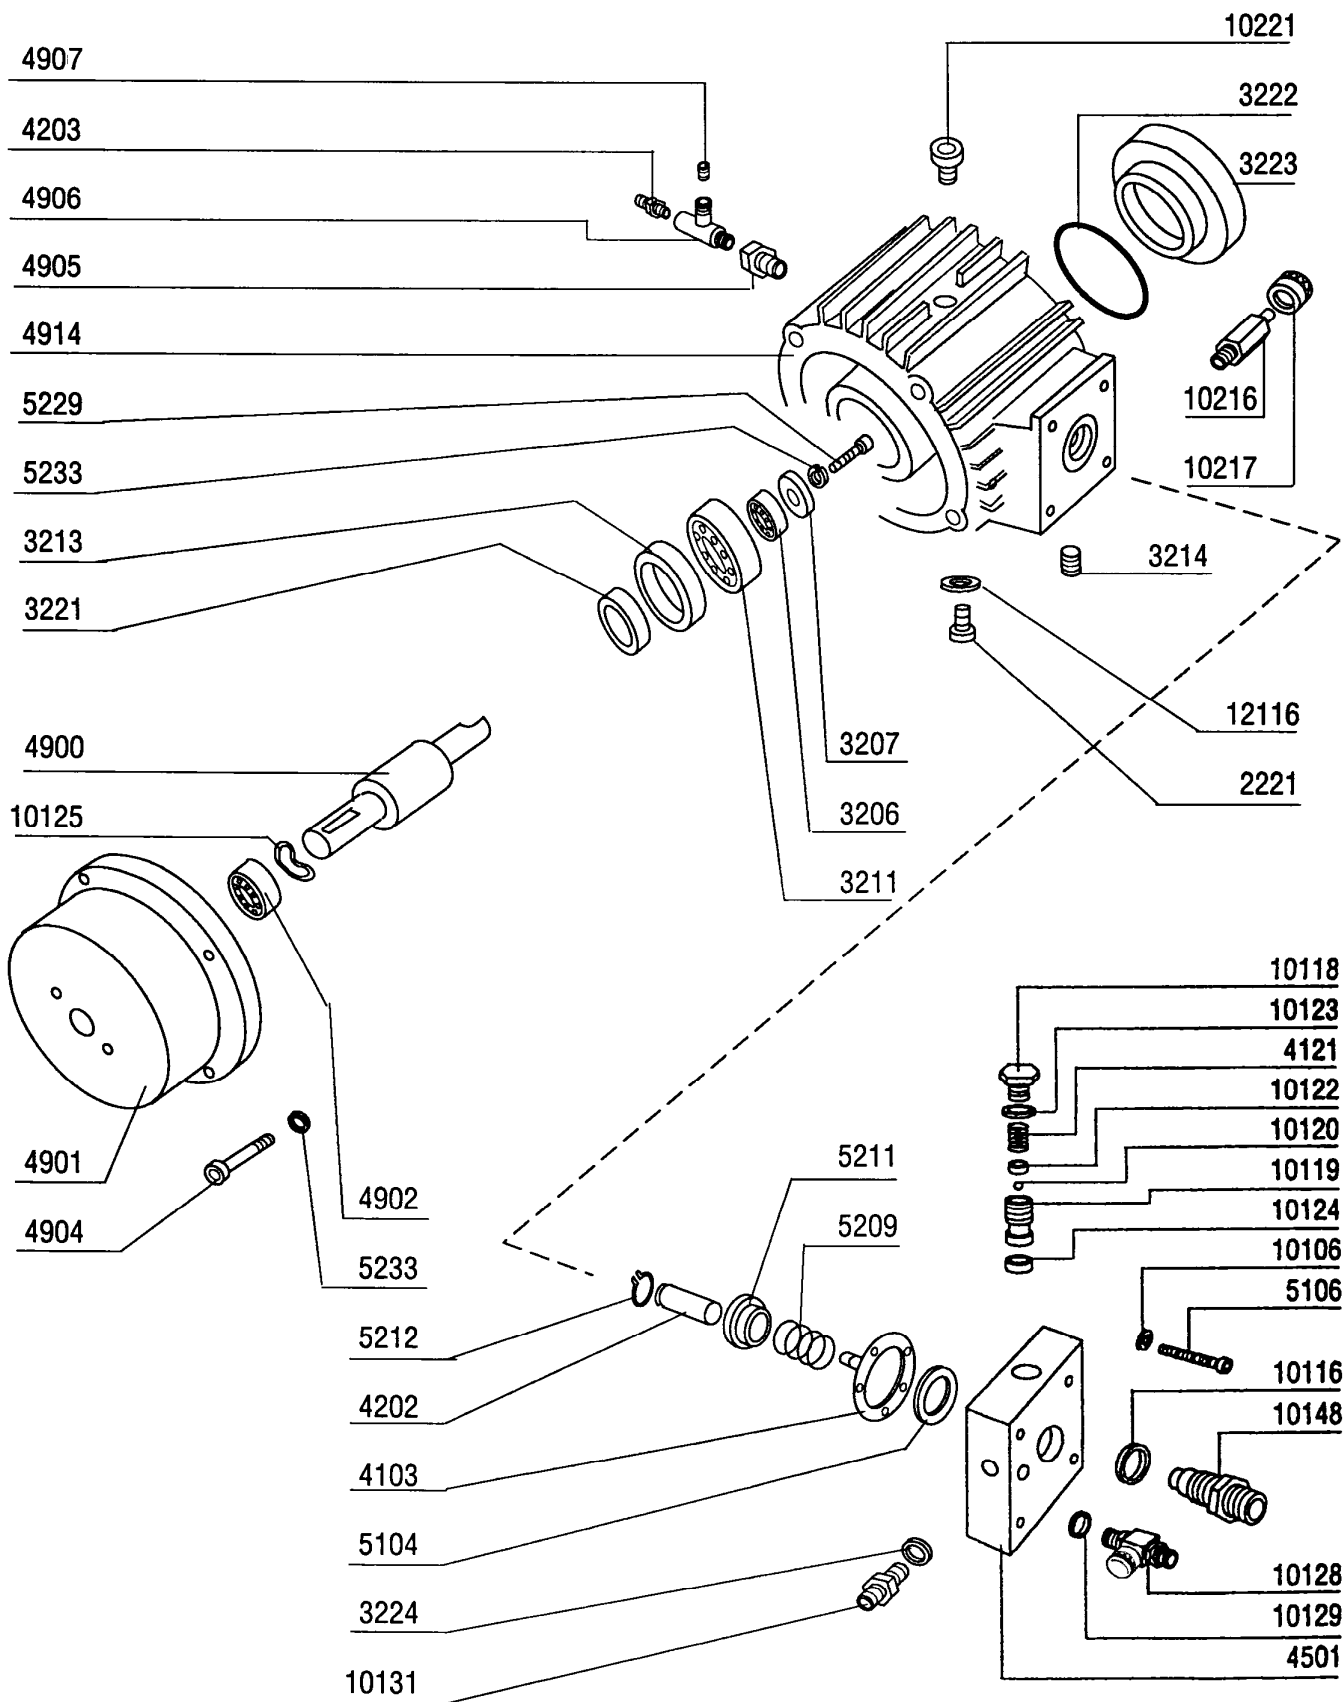

PART LIST AND DIAGRAM  
**LINE-PRO linemarker**

**PART LIST AND DIAGRAM**  
**Pump 4200 for LINE-PRO**

## PART LIST AND DIAGRAM