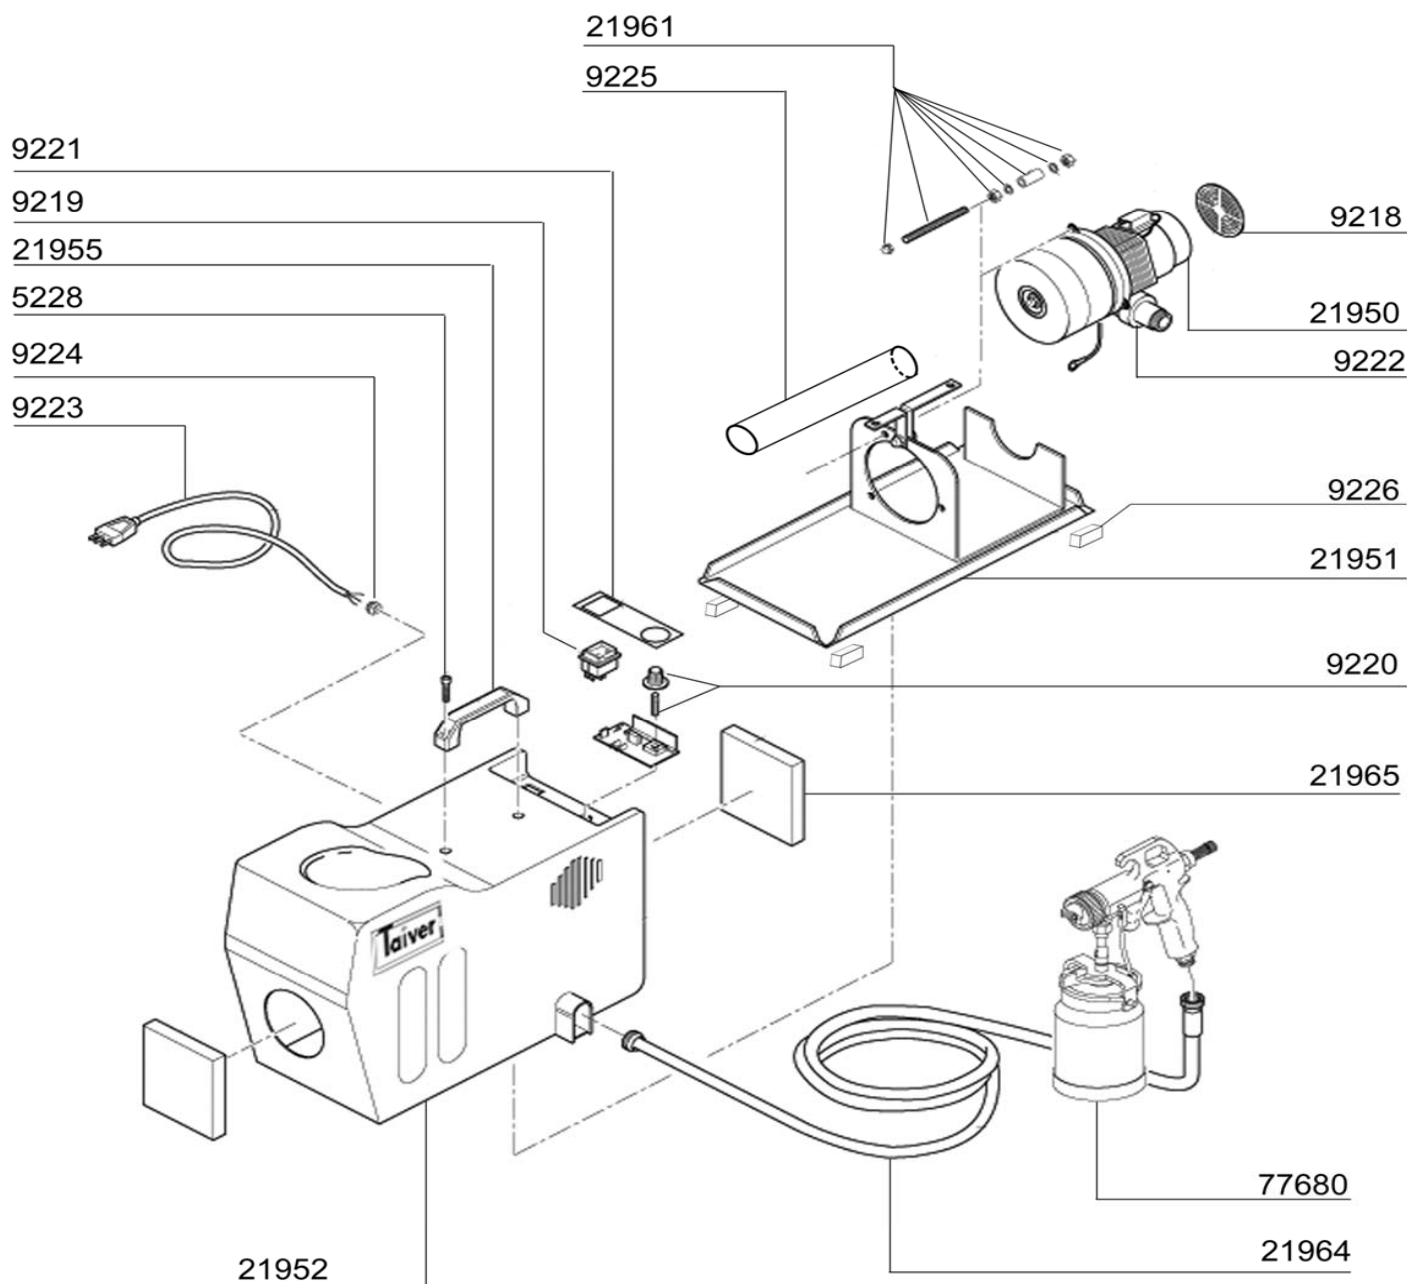

PART LIST AND DIAGRAM

Turbine TB

Ref.	Description	Q.ty
021990	TURBO TB C/W GUN & HOSE	1
005228	FIXING SCREW	2
009217	VARIETOR CIRCUIT	1
009218	BAFFLE/CONVEYOR	1
009219	SWITCH ON/OFF	1
009220	KNOB	1
009221	STICKER	1
009222	HOSE CONNECTOR	1
009223	CABLE WITH PLUG	1
009224	CABLE-PRESS	1

Ref.	Description	Q.ty
009225	HOSE CONVEYOR TURBINE	1
009226	SUPPORT	4
021950	TURBINE/MOTOR	1
021951	TURBINE FRAME	1
021952	CARTER	1
021955	HANDLE TURBINE	1
021961	KIT SCREW & TIE-ROD	1
021964	HOSE MT. 7,5	1
021965	FILTER	2
077680	HVLP GUN, LOWER CUP 1 ltr	1