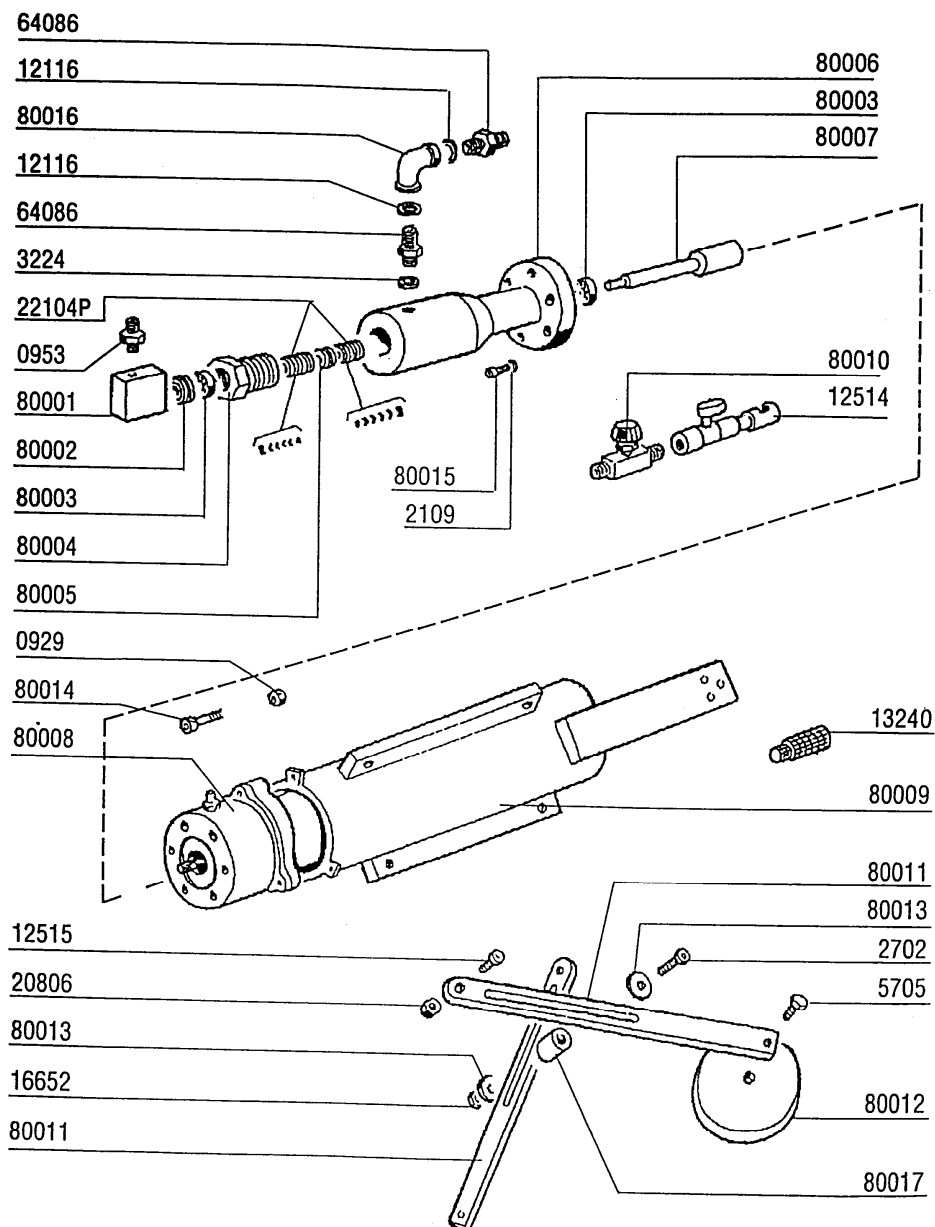

PART LIST AND DIAGRAM
Airless gun PNEUS for spraying inside pipes

Ref.	Description	Q.ty	Ref.	Description	Q.ty
80000	PNEUS gun				
000929	SELF LOCKING NUT	3	080004	PRESSING NUT	1
000953	DIFFUSER BODY	1	080005	SPACER	1
002109	SCHNOOR WASHER	6	080006	DISTRIBUTOR BODY	1
002702	FIXING SCREW	3	080007	DRIVING SHAFT	1
003224	COPPER GASKET	1	080008	PNEUMATIC REDUCER	1
005705	FIXING BOLT	6	080009	GUN FRAME, PNEUS	1
012116	COPPER GASKET	2	080010	PNEUMATIC NEEDLE VALVE 1/4"	1
012514	DUMP VALVE MF 1/4" WITH RING NUT	1	080011	BALANCE ROD, PNEUS	6
012515	FIXING BOLT	6	080012	WASHER dia. 80 FOR PNEUS	6
013240	SILENCER 1/4"	1	080013	WASHER	6
016652	SELF LOCKING NUT M8	3	080014	BOLT	3
020806	BOLT	6	080015	BOLT	6
064086	NIPPLE M3/8" - M16x1,5 - S.S.	2	080016	ELBOW FF 3/8"	1
080001	BODY ROTATING DISTRIBUTOR	1	080017	SPACER ROD	3
080002	BEARING RING NUT	1	22104P	UPPER AND LOWER PACKING dia. 12	2
080003	BEARING	2			