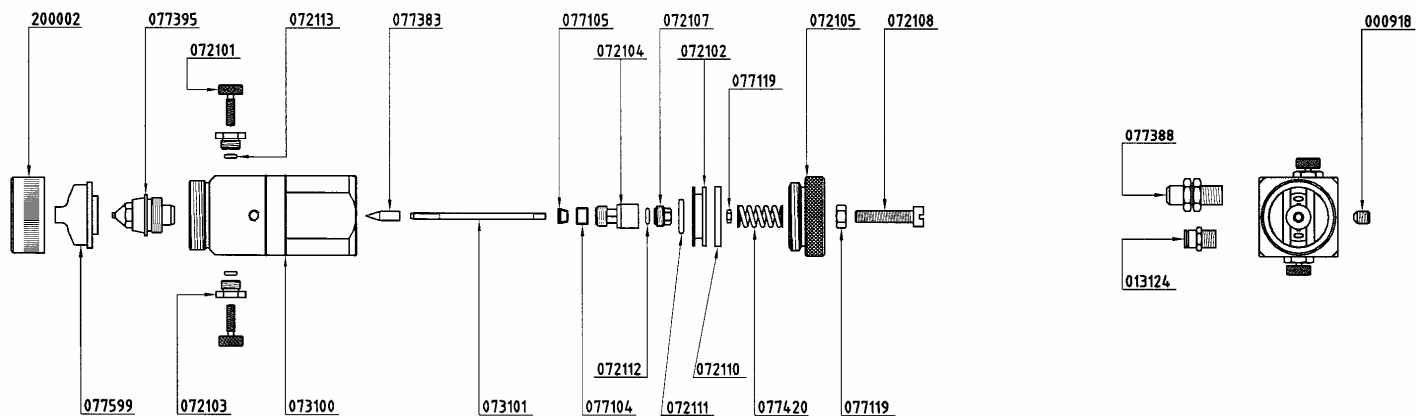

PART LIST AND DIAGRAM
Automatic gun T 88 HVLP

Ref.	Description	Q.ty	Ref.	Description	Q.ty
73000	Automatic gun T 88 HVLP				
000918	SCREW	1	072113	TEFLON O.R.	1
000944	SPRING	1	073100	GUN BODY	1
013124	RAPID ADAPTOR M1/8" dia.2-4	1	073101	HVLP PRODUCT ROD	1
072101	AIR-ADJUSTER	1	077104	SEAL SCREW, TEFLON	1
072102	AIR-PISTON	1	077105	PRESSURE WASHER	1
072103	AIR-ADJUSTER BODY	1	077119	NUT	1
072104	AUTOMATIC STUFFING BOX	1	077383	MATERIAL PUSH ROD	1
072105	REGULATING KNOB	1	077393	FITTING	1
072107	AIR SCREW	1			
072108	ROD REGULATING SCREW	1			
072110	LUBRORING	1			
072111	TEFLON O.R.	1	088833	TIP	1
072112	TEFLON O.R.	1	088853	AIR CAP	1